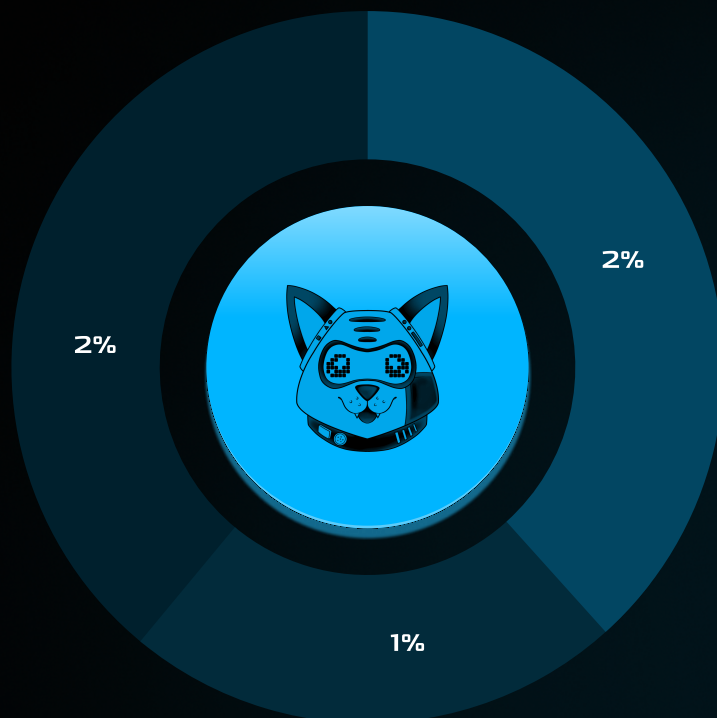

TOKENOMICS

The Grok Elo ecosystem is powered by its meme $GELO, the fuel that propels this meme revolution. $GELO has no utility. But it's designed to enable the community to harness it for the holders to enjoy a multitude of benefits, gain access to exclusive perks, events, and opportunities reserved for $GELO holders, unlocking a world of unprecedented meme experiences.

GROK ELO	
Token Ticker	$GELO
Total Supply:	420,000,000,000,000,000 (420T)
Tax:	5/5
Liquidity:	1%
Marketing:	2%
Dev:	2%